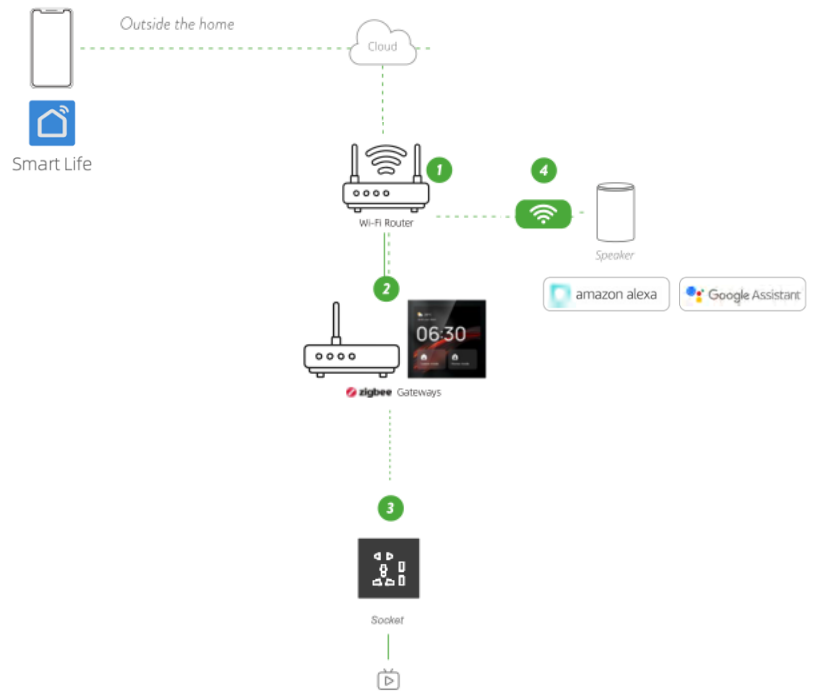

Colour

Protocol

Network

Models

1 Gang

2 Gang

- Hotel Luxury Design and Material
- One Piece Glass surface
- Background Illumination works in dark environment
- iPhone grade Anti-Glaze Glass with 4 colours selection
- Scratch and fingerprint resistance

Colour

3 Gang

4 Gang

LAYOUT

1 Gang

2 Gang

3 Gang

4 Gang

SPECIFICATION

Rated Voltage	AC 110-250V/50-60Hz
Power mode	Live Neutral line power supply
Rated power	LED 300W (Max)
Resistance load	600W (Max)
Neutral	With or Without, model based
Control Ways	1/2/3/4/Scenes
Standard	EU, UK type
Dimensions	86x86mm
Approved location	Dry locations
Work temperature	-15°C~+45°C