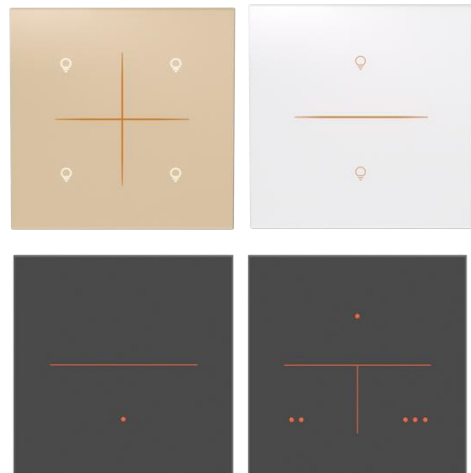

Colour

Protocol

Network

Models

1 Gang

2 Gang

- Hotel Luxury Design and Material
- One Piece Glass surface
- Background Illumination works in dark environment
- iPhone grade Anti-Glaze Glass with 4 colours selection
- Scratch and fingerprint resistance

Colour

3 Gang

4 Gang

LAYOUT

1 Gang

2 Gang

3 Gang

4 Gang