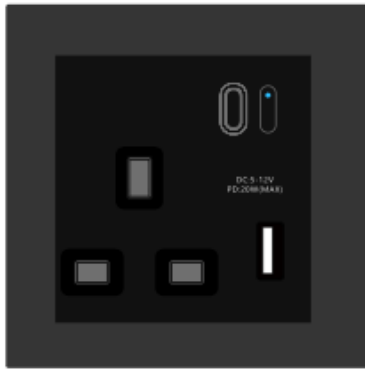

### Network

Smart UK Socket 13A  
USB + Type C (PD 20w)

iPhone grade glass frame with  
4 colours selection, with  
durable plastics

Scratch and fingerprint  
resistance surface

Type C charging port

Onboard on-off button

### PHOTO

Smart 13A UK Socket  
+ 1xUSB + 1x20W Type-C

### SPECIFICATION

Rated Voltage	AC 110-250V/50-60Hz
Power mode	Live Neutral wire power supply
Max Amp & Power	13A, 2500W LED
Charger	USB, Type-C
Charger Power	DC 5-12V 20W Max
Socket	UK 3 Pin
Standard	UK square back
Dimensions	86x86mm
Approved location	Dry locations
Work temperature	-15°C ~ +45°C

### SPECIFICATION

Rated Voltage	AC 110-250V/50-60Hz
Power mode	Live Neutral wire power supply
Max Amp & Power	13A, 2500W LED
Charger	USB, Type-C
Charger Power	DC 5-12V 20W Max
Socket	UK 3 Pin
Standard	120mm screw distance
Dimensions	86x86mm
Approved location	Dry locations
Work temperature	-15°C ~ +45°C