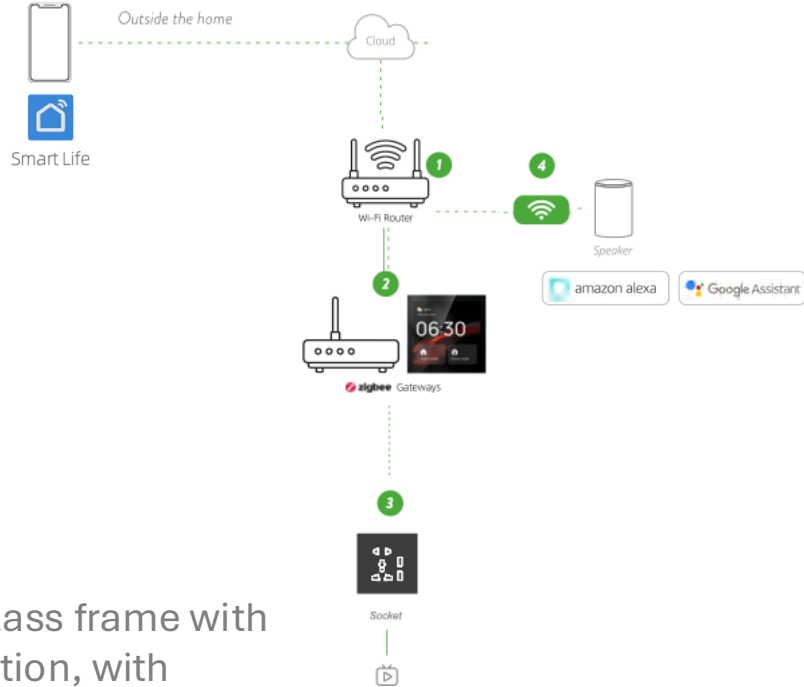

### Colour

### Protocol

### Network

Smart UK Socket 13A  
USB + Type C (PD 20w)

iPhone grade glass frame with  
4 colours selection, with  
durable plastics

Scratch and fingerprint  
resistance surface

Type C charging port

Onboard on-off button