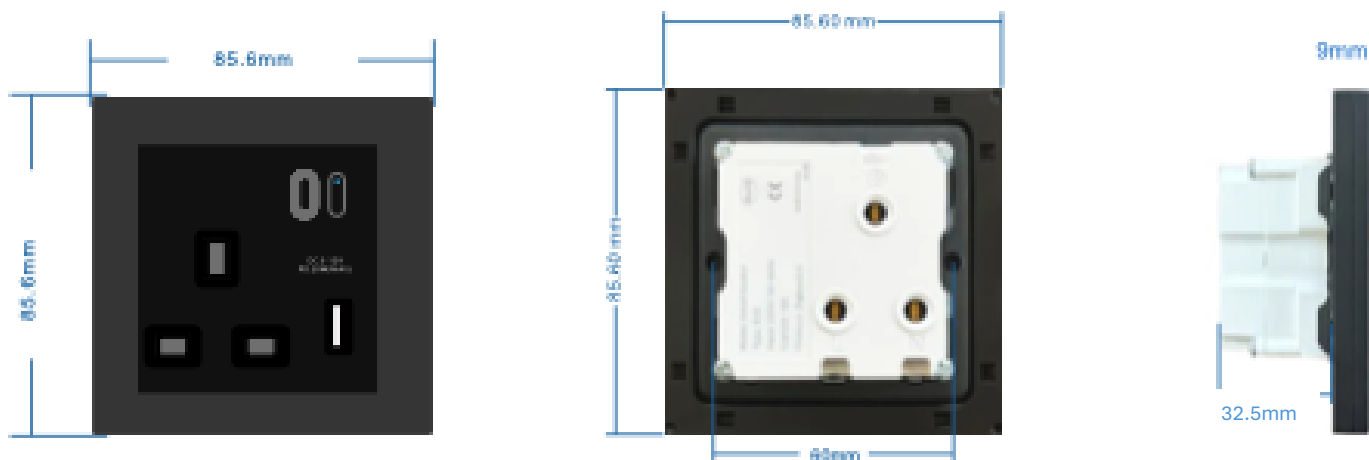

### PHOTO

Smart 13A UK Socket  
+ 1xUSB + 1x20W Type-C

### SPECIFICATION

Rated Voltage	AC 110-250V/50-60Hz
Power mode	Live Neutral wire power supply
Max Amp & Power	13A, 2500W LED
Charger	USB, Type-C
Charger Power	DC 5-12V 20W Max
Socket	UK 3 Pin
Standard	UK square back
Dimensions	86x86mm
Approved location	Dry locations
Work temperature	-15°C ~ +45°C

### PHOTO

146mm 2 x 13A Smart Sockets  
with 2 Type-C + 2 x USB

### SPECIFICATION

Rated Voltage	AC 110-250V/50-60Hz
Power mode	Live Neutral wire power supply
Max Amp & Power	13A, 2500W LED
Charger	USB, Type-C
Charger Power	DC 5-12V 20W Max
Socket	UK 3 Pin
Standard	120mm screw distance
Dimensions	86x86mm
Approved location	Dry locations
Work temperature	-15°C ~ +45°C