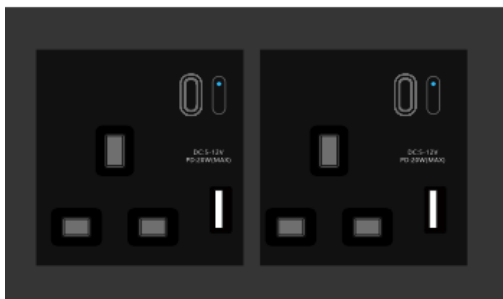

### Network

Smart UK Socket 13A  
USB + Type C (PD 20w)

iPhone grade glass frame with  
4 colours selection, with  
durable plastics

Scratch and fingerprint  
resistance surface

Type C charging port

Onboard on-off button

### PHOTO

Smart 13A UK Socket  
+ 1xUSB + 1x20W Type-C

### SPECIFICATION

Rated Voltage	AC 110-250V/50-60Hz
Power mode	Live Neutral wire power supply
Max Amp & Power	13A, 2500W LED
Charger	USB, Type-C
Charger Power	DC 5-12V 20W Max
Socket	UK 3 Pin
Standard	UK square back
Dimensions	86x86mm
Approved location	Dry locations
Work temperature	-15°C ~ +45°C

### SPECIFICATION

Rated Voltage	AC 110-250V/50-60Hz
Power mode	Live Neutral wire power supply
Max Amp & Power	13A, 2500W LED
Charger	USB, Type-C
Charger Power	DC 5-12V 20W Max
Socket	UK 3 Pin
Standard	120mm screw distance
Dimensions	86x86mm
Approved location	Dry locations
Work temperature	-15°C ~ +45°C