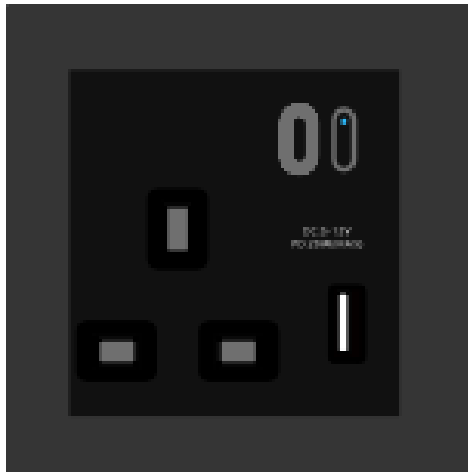

PHOTO

Smart 13A UK Socket
+ 1xUSB + 1x20W Type-C