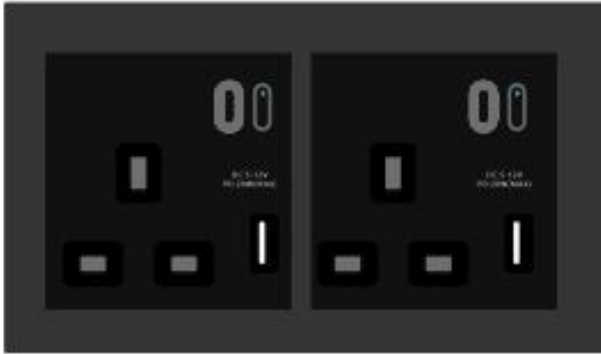

PHOTO

146mm 2 x 13A Smart Sockets
with 2 Type-C + 2 x USB